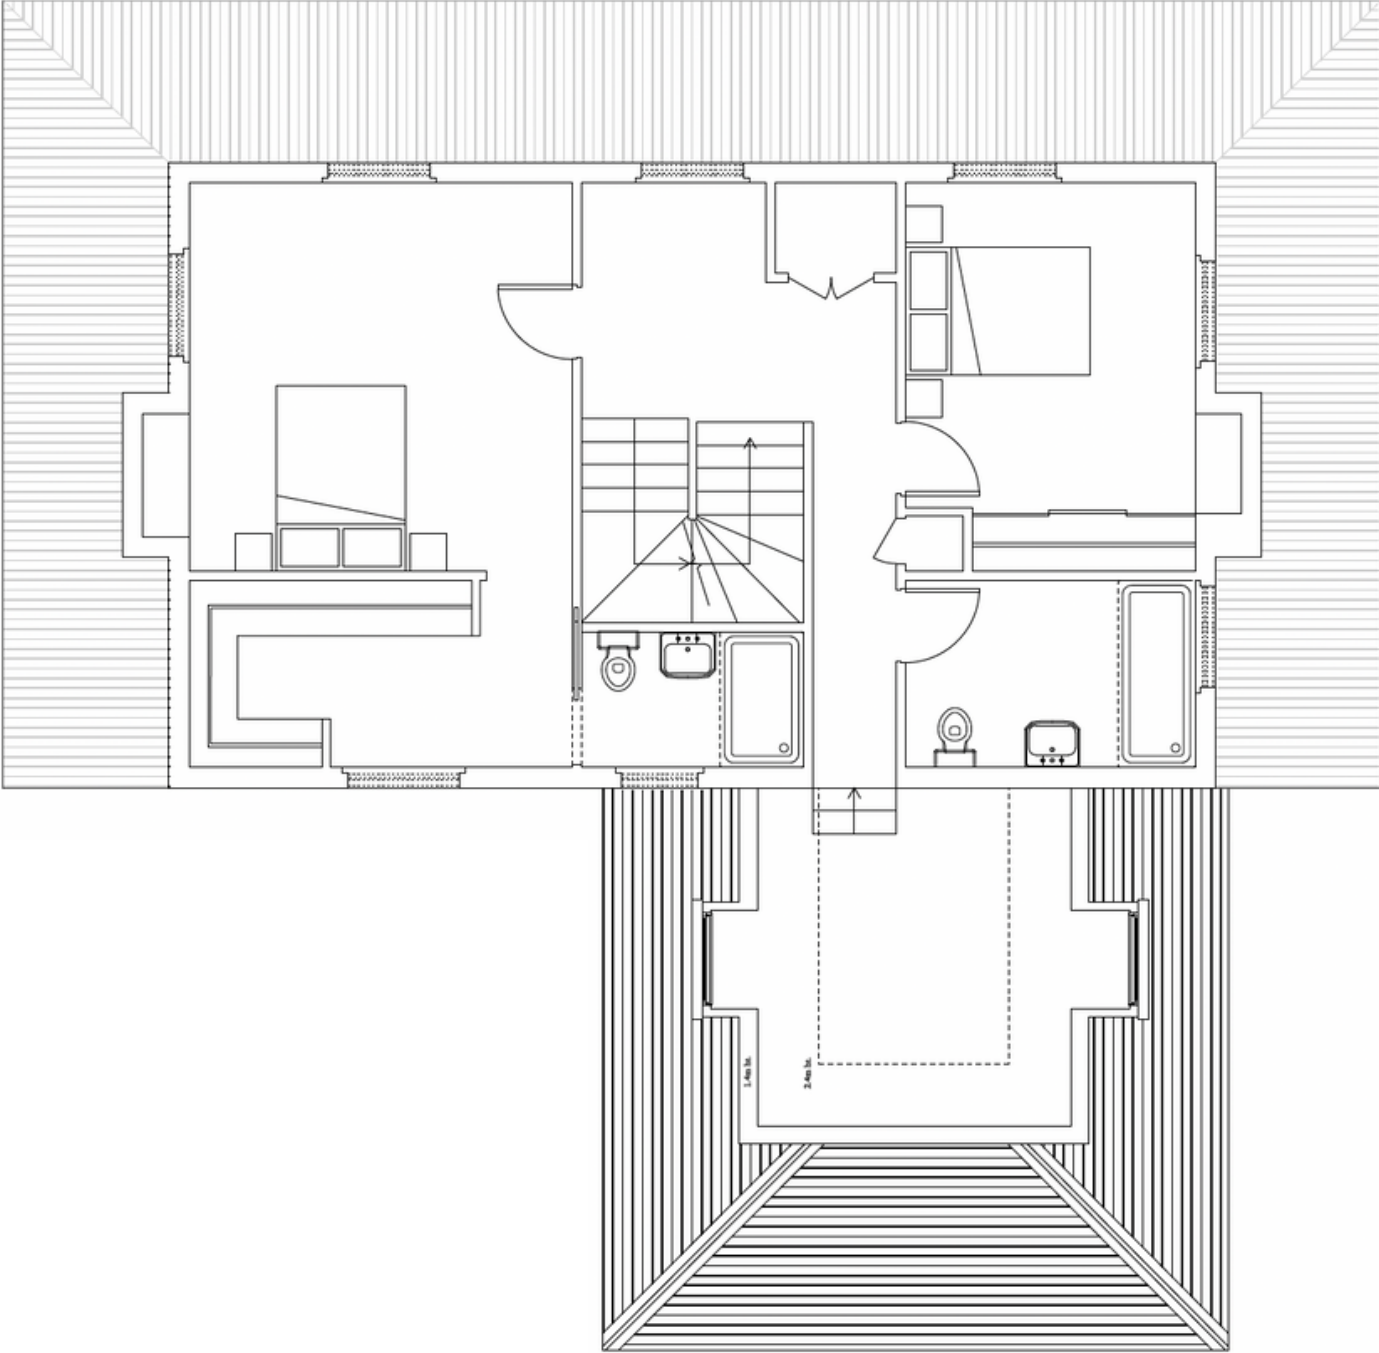

This 4 bedroom Grand Georgian Colonial Home will fit perfectly in any countryside location

Build Your Own Brookfield

Greystones

4

3.5

232m²

Inclusive of Garage

Est Build Price \$850,000 - \$950,000
(depending on location and fit out)

\$45,000 Inc GST for full plans and details includes;

- Full working drawings
- Full details of historical features including;
 - Skirting
 - Architraves
 - Historical Brackets
 - Cornices
- We will get all consents required for the building to commence (council fees not included)
- 5 hours of free changes, floor plans, and elevation changes from our draftsman
- Liaising with your builder during construction to perfect detailing etc
- Please note, this doesn't include building the home, however we can offer this service within the Canterbury Region

Ground Floor Plan

Subject to change at the request of clients

First Floor Plan

Subject to change at the request of clients

Attic Floor Plan

Subject to change at the request of clients