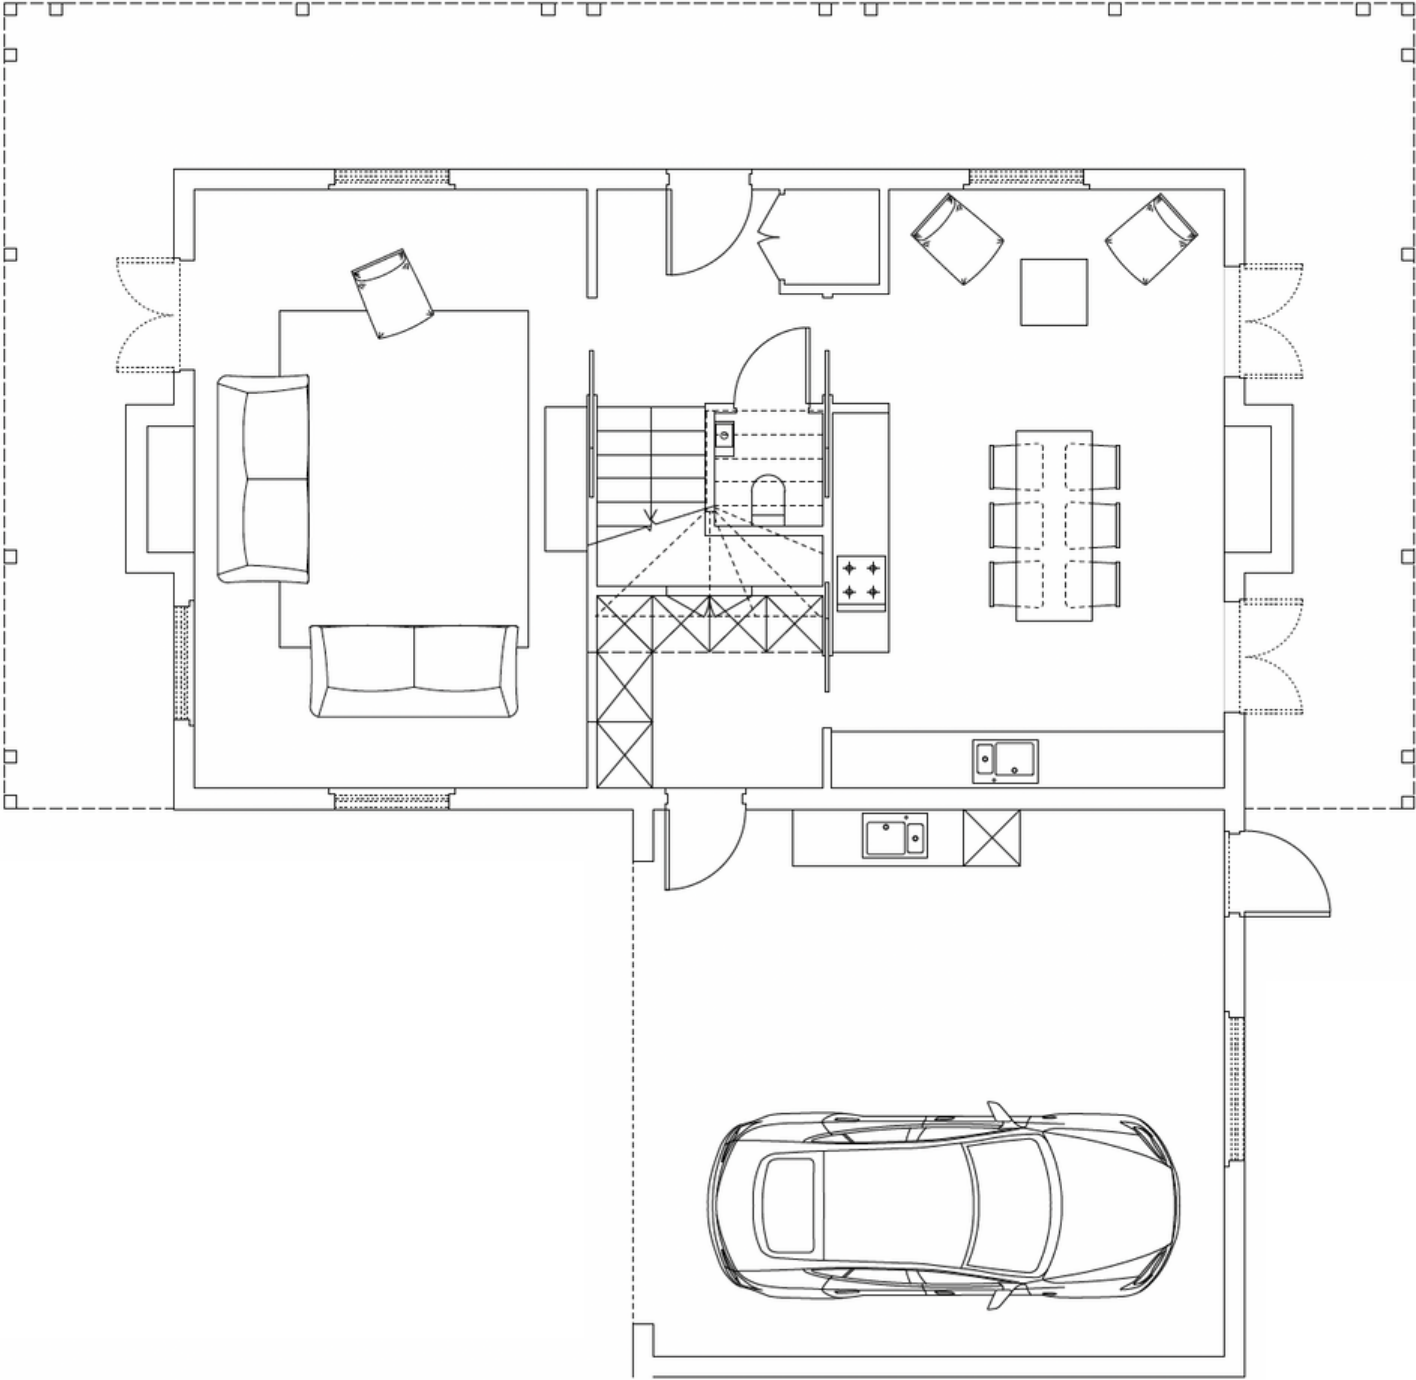

This 4 bedroom Grand Georgian Colonial Home will fit perfectly in any countryside location

Build Your Own Brookfield

Greystones

4

3.5

232m²

Inclusive of Garage

Est Build Price \$850,000 - \$950,000
(depending on location and fit out)

\$45,000 Inc GST for full plans and details includes;

- Full working drawings
- Full details of historical features including;
 - Skirting
 - Architraves
 - Historical Brackets
 - Cornices
- We will get all consents required for the building to commence (council fees not included)
- 5 hours of free changes, floor plans, and elevation changes from our draftsman
- Liaising with your builder during construction to perfect detailing etc
- Please note, this doesn't include building the home, however we can offer this service within the Canterbury Region

Ground Floor Plan

Subject to change at the request of clients

First Floor Plan

Subject to change at the request of clients

Attic Floor Plan

Subject to change at the request of clients